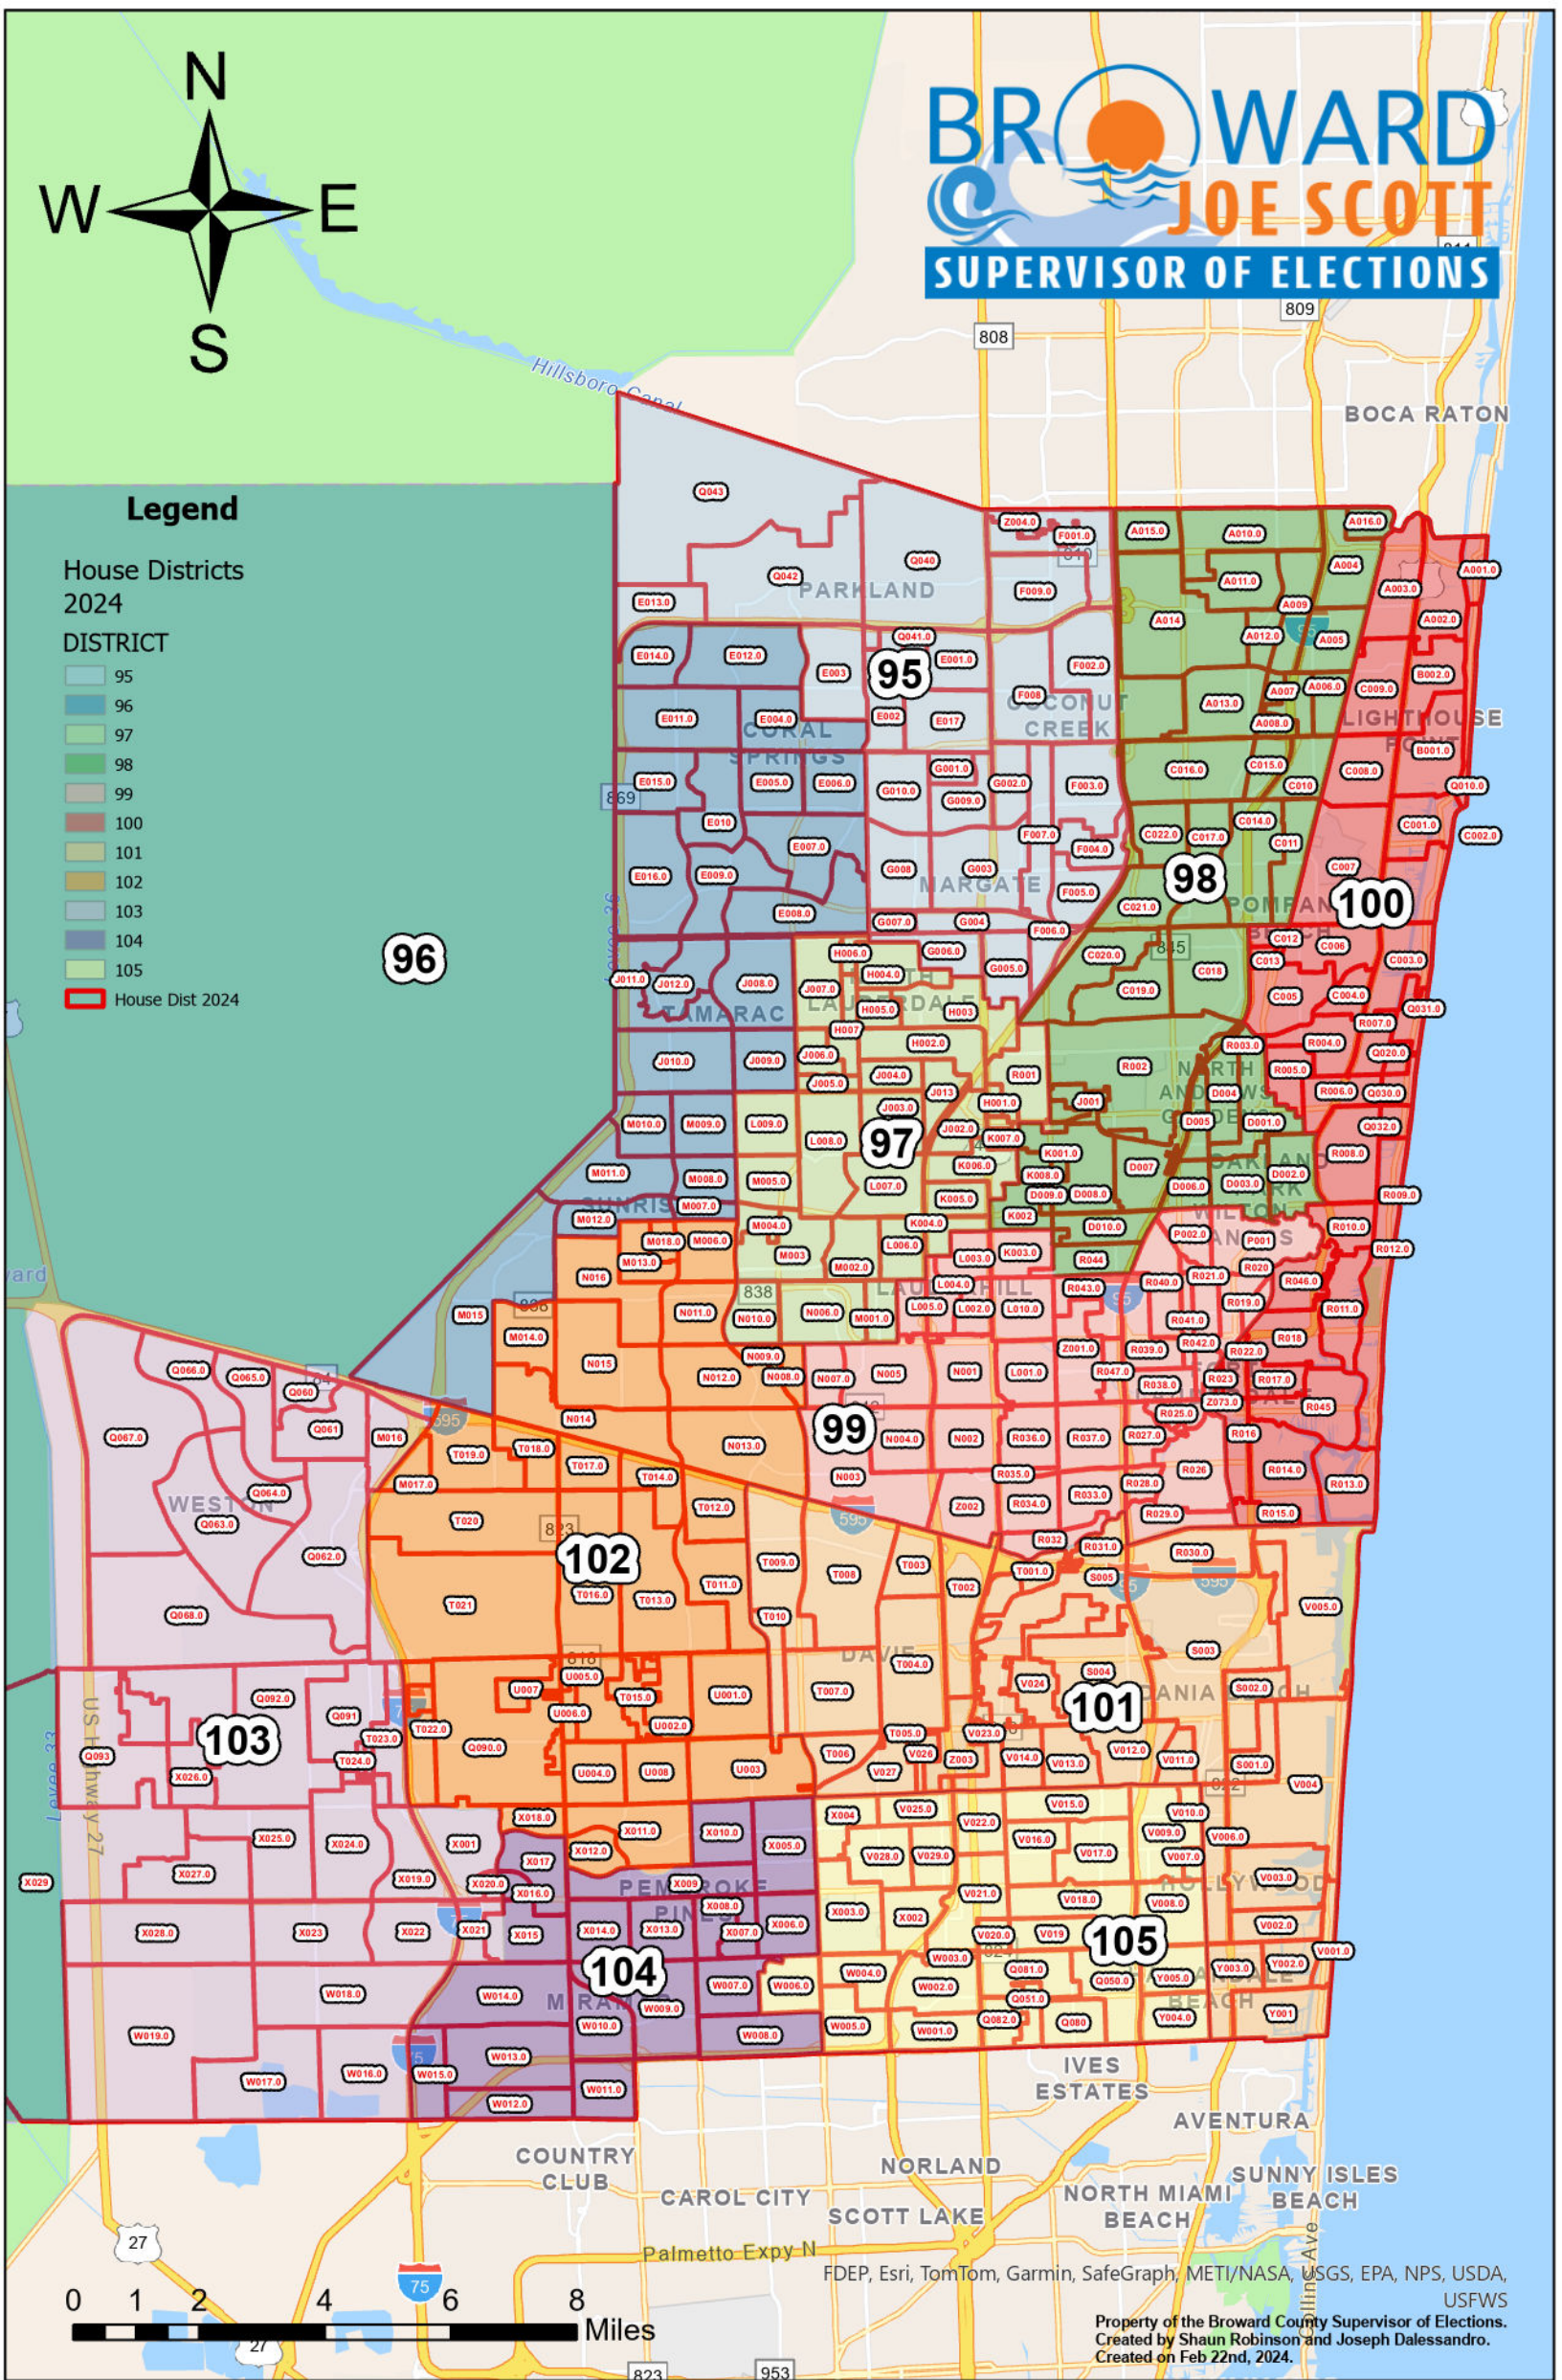

Legend

House Districts
2024

DISTRICT

- 95
- 96
- 97
- 98
- 99
- 100
- 101
- 102
- 103
- 104
- 105
- House Dist 2024

FDEP, Esri, TomTom, Garmin, SafeGraph, METI/NASA, USGS, EPA, NPS, USDA, USFWS
Property of the Broward County Supervisor of Elections.
Created by Shaun Robinson and Joseph Dalessandro.
Created on Feb 22nd, 2024.